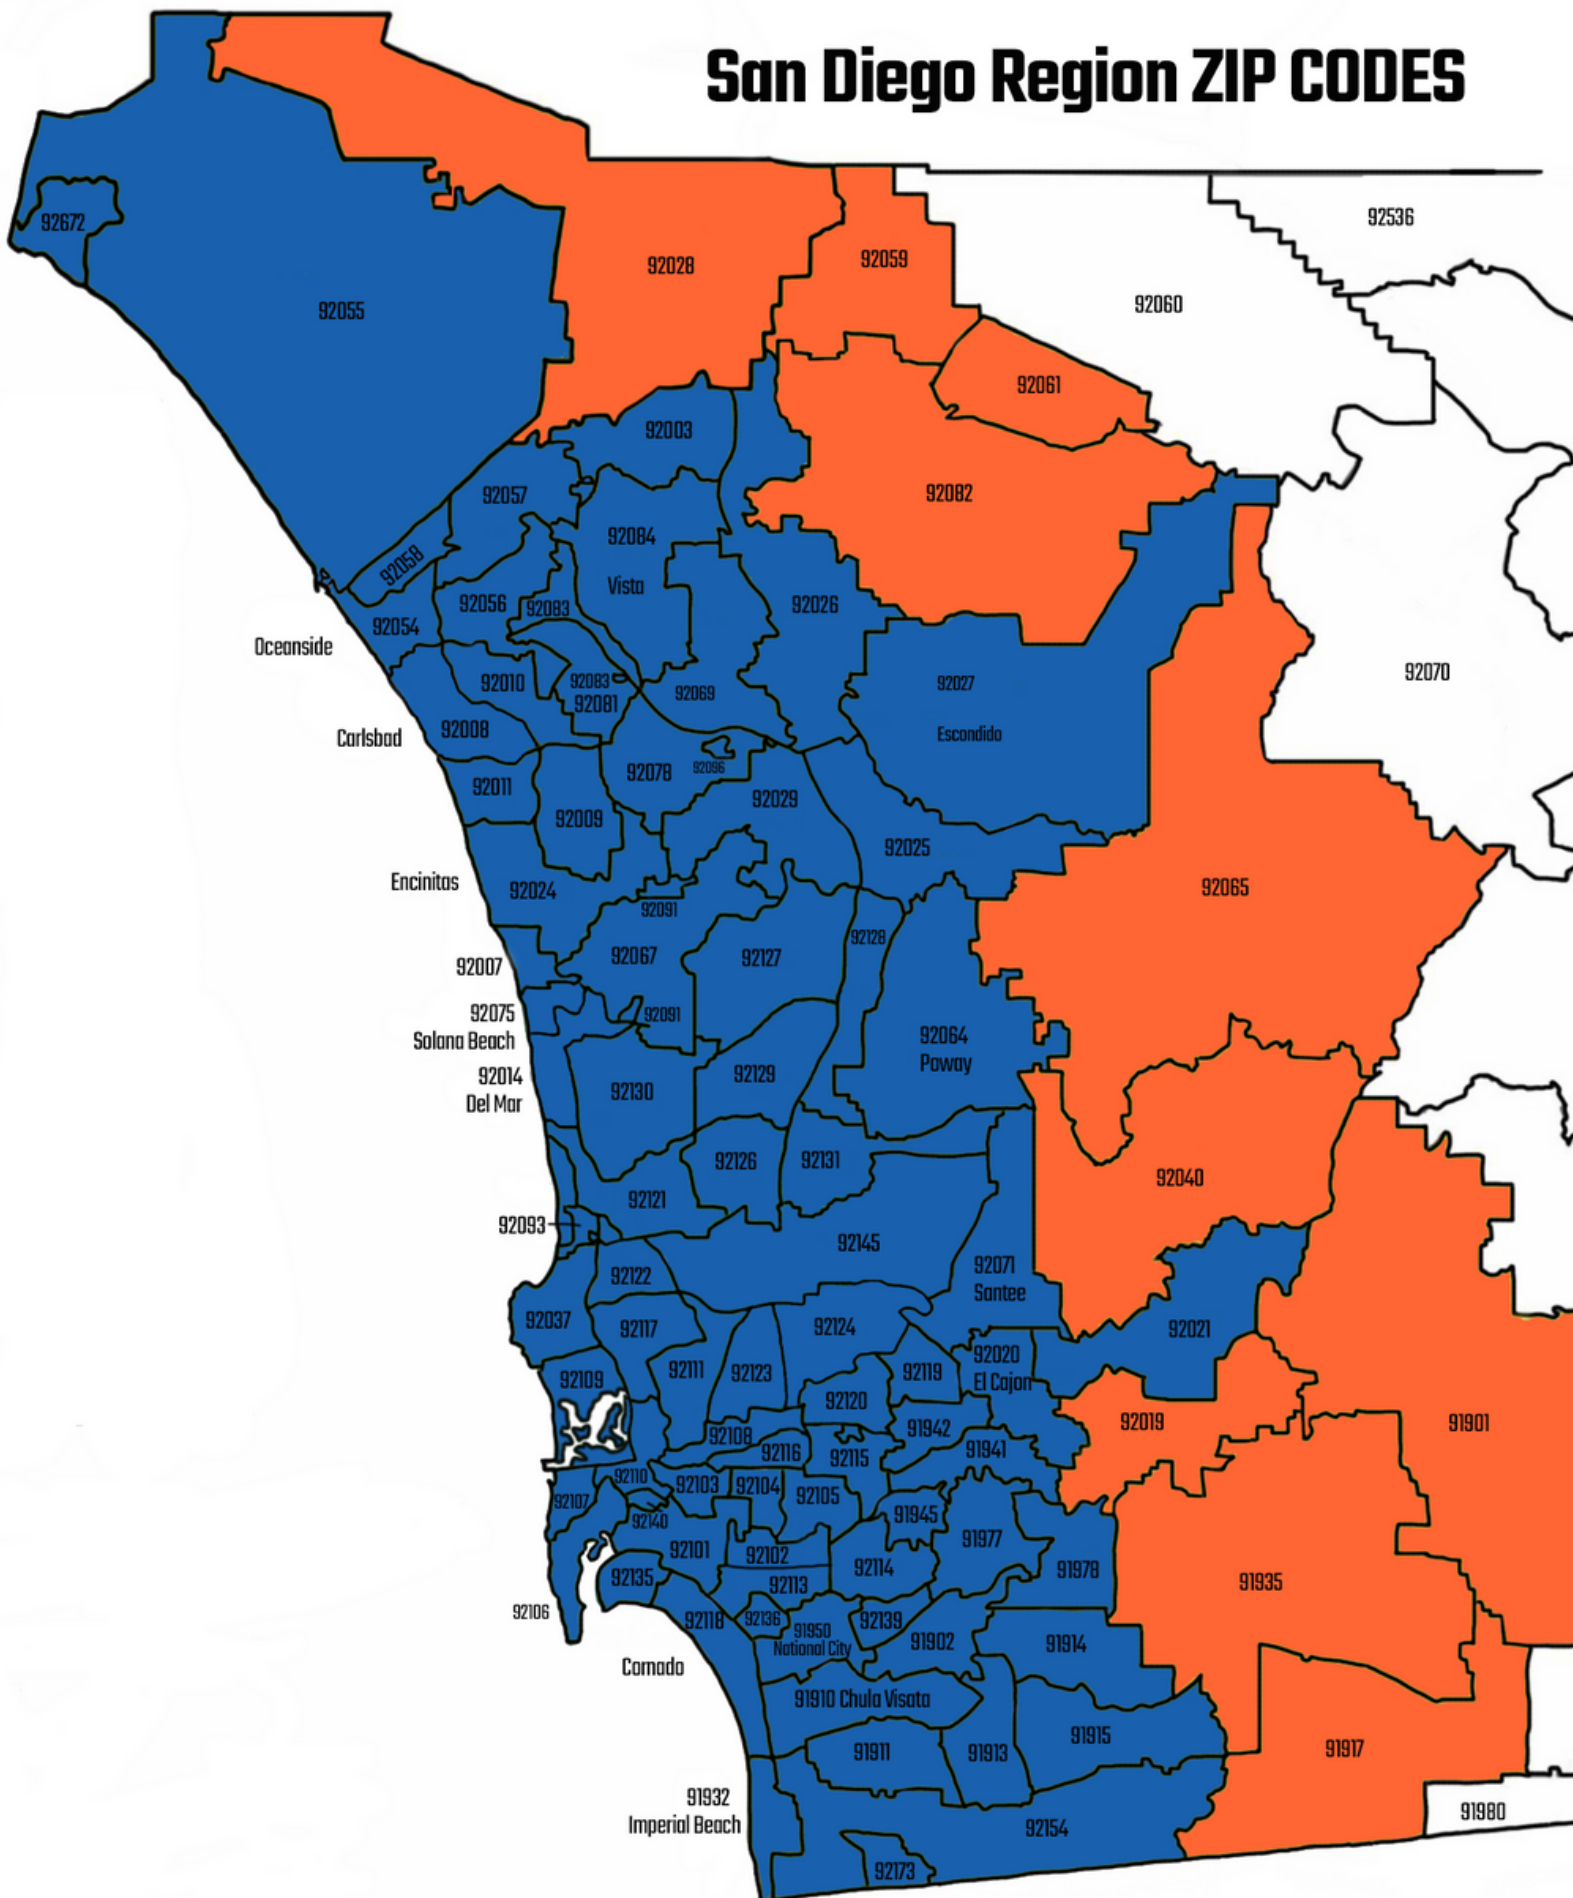

San Diego Region ZIP CODES

ATEC Delivery Map

Free Delivery Zip Codes	\$100 Delivery Zip Codes	North & East County Zip Codes (out of delivery area)
<p>91902, 91910, 91911, 91913, 91914, 91915, 91932, 91941, 91942, 91945, 91950, 91977, 91978, 92003, 92007, 92008, 92009, 92010, 92011, 92014, 92020, 92021, 92024, 92025, 92026, 92027, 92029, 92037, 92054, 92055, 92056, 92057, 92058, 92064, 92067, 92069, 92071, 92075, 92078, 92081, 92083, 92084, 92091, 92093, 92096, 92101, 92102, 92103, 92104, 92105, 92106, 92107, 92108, 92109, 92110, 92111, 92113, 92114, 92115, 92116, 92117, 92118, 92119, 92120, 92121, 92122, 92123, 92124, 92126, 92127, 92128, 92129, 92130, 92131, 92134, 92135, 92136, 92439, 92140, 92145, 92154, 92173, 92672</p>	<p>91917 91935 92019 92028 92040 92059 92061 92065 92082 94901</p>	<p>91980 92060 92070 92536</p>