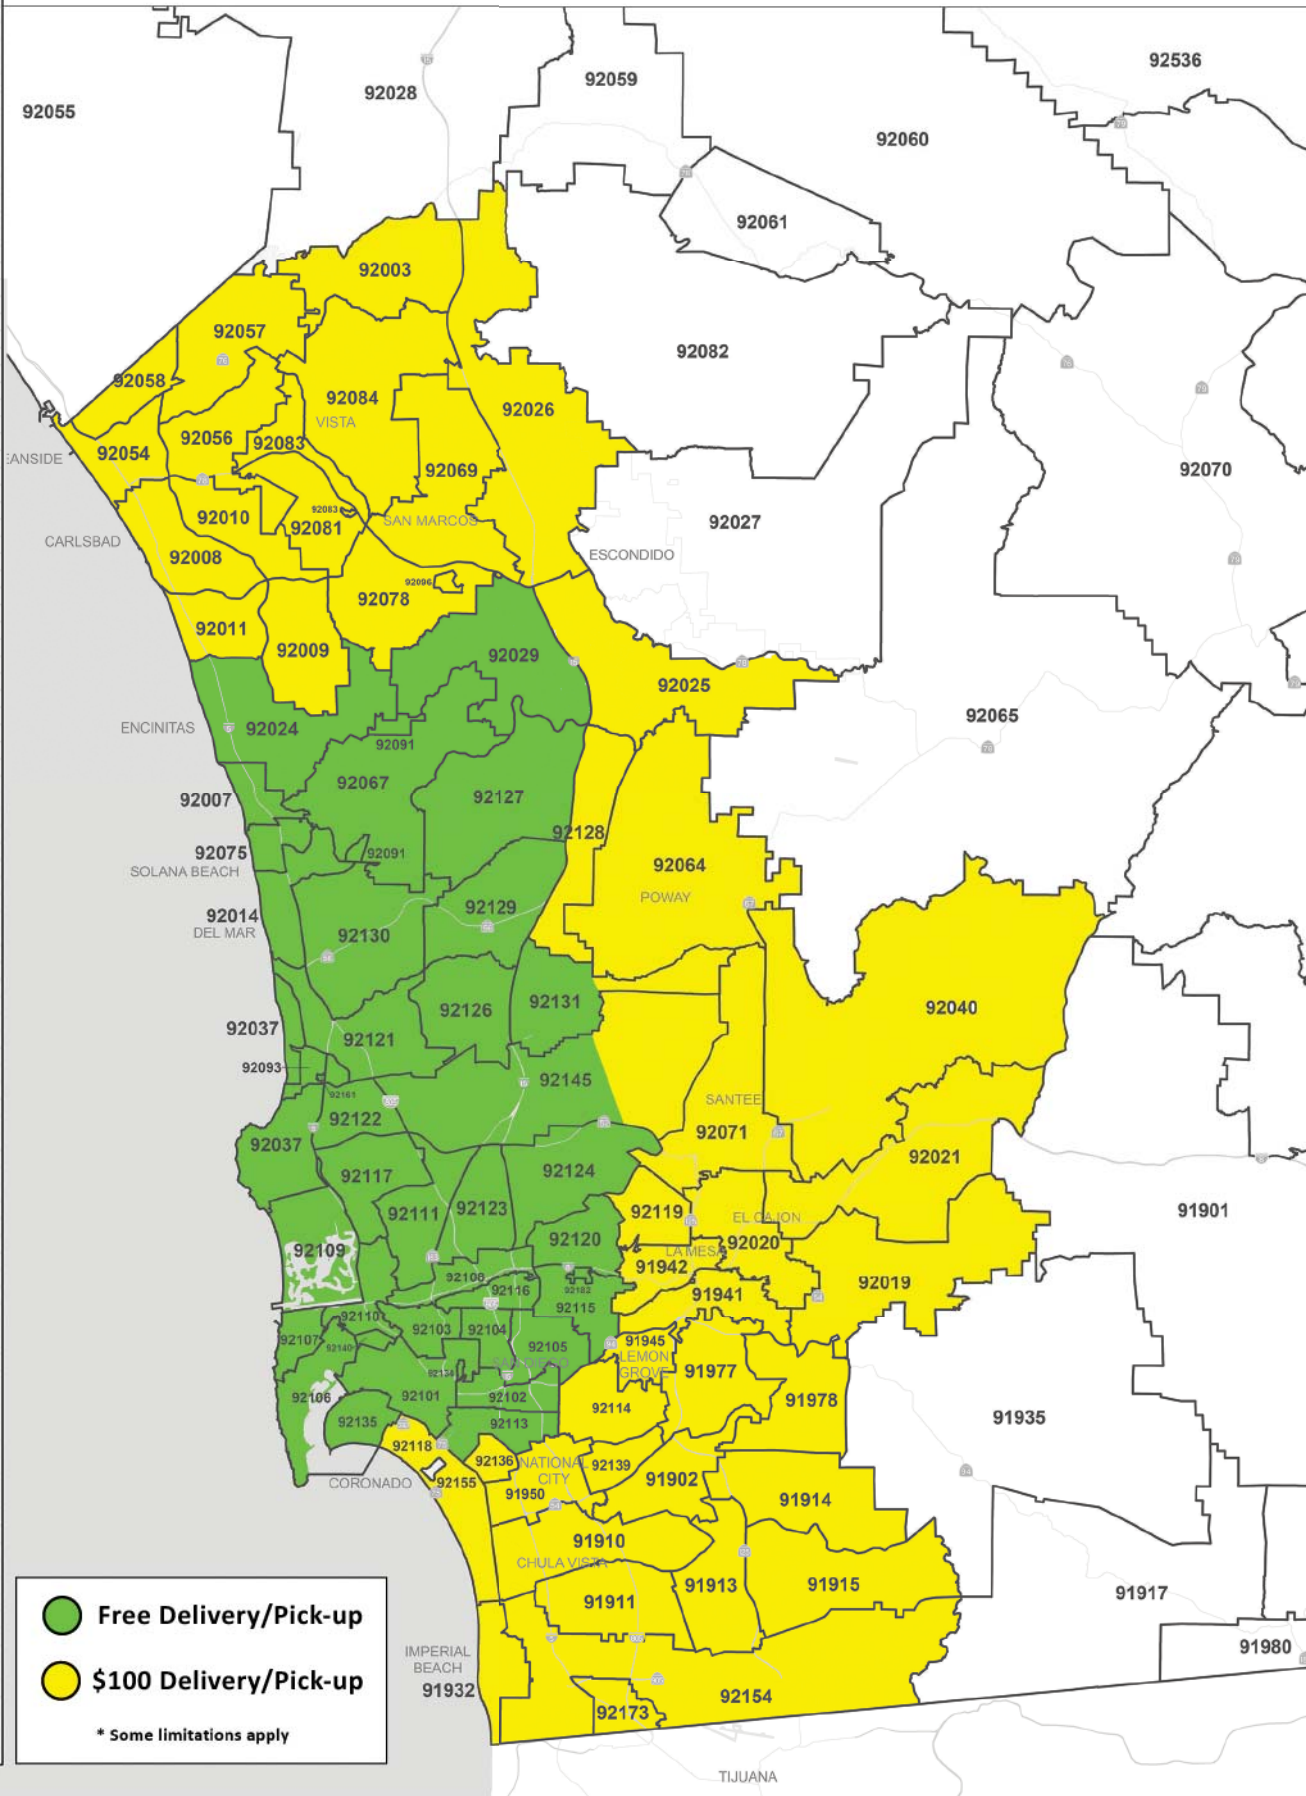

Advanced Test Equipment Rentals Local Delivery Map by Zip Code, San Diego

- | ZIP Code | Community Name |
|----------|------------------------------|
| 91901 | Alpine |
| 91902 | Bonita |
| 91905 | Boulevard |
| 91906 | Campo |
| 91910 | Chula Vista N |
| 91911 | Chula Vista S |
| 91913 | Chula Vista - Eastlake |
| 91914 | Chula Vista NE |
| 91915 | Chula Vista SE |
| 91916 | Descanso |
| 91917 | Dulzura |
| 91931 | Guatay |
| 91932 | Imperial Beach |
| 91934 | Jacumba |
| 91935 | Jamul |
| 91941 | La Mesa, Mount Helix |
| 91942 | La Mesa, Grossmont |
| 91945 | Lemon Grove |
| 91948 | Mount Laguna |
| 91950 | National City |
| 91962 | Pine Valley |
| 91963 | Potrero |
| 91977 | Spring Valley |
| 91978 | Rancho San Diego |
| 91980 | Tecate |
| 92003 | Bonsall |
| 92004 | Borrego Springs |
| 92007 | Cardiff |
| 92008 | Carlsbad NW |
| 92009 | Carlsbad SE |
| 92010 | Carlsbad NE |
| 92011 | Carlsbad SW |
| 92014 | Del Mar |
| 92019 | El Cajon |
| 92020 | El Cajon |
| 92021 | El Cajon |
| 92024 | Encinitas |
| 92025 | Escondido S |
| 92026 | Escondido N |
| 92027 | Escondido E |
| 92028 | Fallbrook |
| 92029 | Escondido W |
| 92036 | Julian |
| 92037 | La Jolla |
| 92040 | Lakeside |
| 92054 | Oceanside S |
| 92055 | Camp Pendleton |
| 92056 | Oceanside E |
| 92057 | Oceanside N |
| 92058 | Oceanside (Central) |
| 92059 | Paia |
| 92060 | Palomar Mountain |
| 92061 | Pauma Valley |
| 92064 | Poway |
| 92065 | Ramona |
| 92066 | Ranchita |
| 92067 | Rancho Santa Fe |
| 92069 | San Marcos N |
| 92070 | Santa Ysabel |
| 92071 | Santee |
| 92075 | Solana Beach |
| 92078 | San Marcos S |
| 92081 | Vista S |
| 92082 | Valley Center |
| 92083 | Vista W |
| 92084 | Vista E |
| 92086 | Warner Springs |
| 92091 | Rancho Santa Fe |
| 92093 | UCSD |
| 92096 | CSUSM |
| 92101 | Downtown |
| 92102 | Golden Hill |
| 92103 | Hillcrest, Mission Hills |
| 92104 | North Park |
| 92105 | City Heights |
| 92106 | Point Loma |
| 92107 | Ocean Beach |
| 92108 | Mission Valley |
| 92109 | Pacific Beach, Mission Beach |
| 92110 | Morena |
| 92111 | Linda Vista |
| 92113 | Logan Heights |
| 92114 | Encanto |
| 92115 | College |
| 92116 | Kensington, Normal Heights |
| 92117 | Clairemont |
| 92118 | Coronado |
| 92119 | San Carlos |
| 92120 | Allied Gardens, Del Cerro |
| 92121 | Sorrento Valley |
| 92122 | University City |
| 92123 | Serra Mesa |
| 92124 | Tierrasanta |
| 92126 | Mira Mesa |
| 92127 | Rancho Bernardo W |
| 92128 | Rancho Bernardo E |
| 92129 | Penasquitos |
| 92130 | Carmel Valley |
| 92131 | Scripps Ranch |
| 92134 | Balboa Hospital |
| 92135 | North Island |
| 92136 | 32nd Street Naval Base |
| 92139 | Paradise Hills |
| 92140 | MCRD |
| 92145 | Miramar |
| 92154 | Nestor |
| 92155 | US Naval Amphibious Base |
| 92161 | VA Hospital |
| 92173 | San Ysidro |
| 92182 | SDSU |
| 92259 | Ocotillo |
| 92536 | Aguanga |
| 92672 | San Clemente |